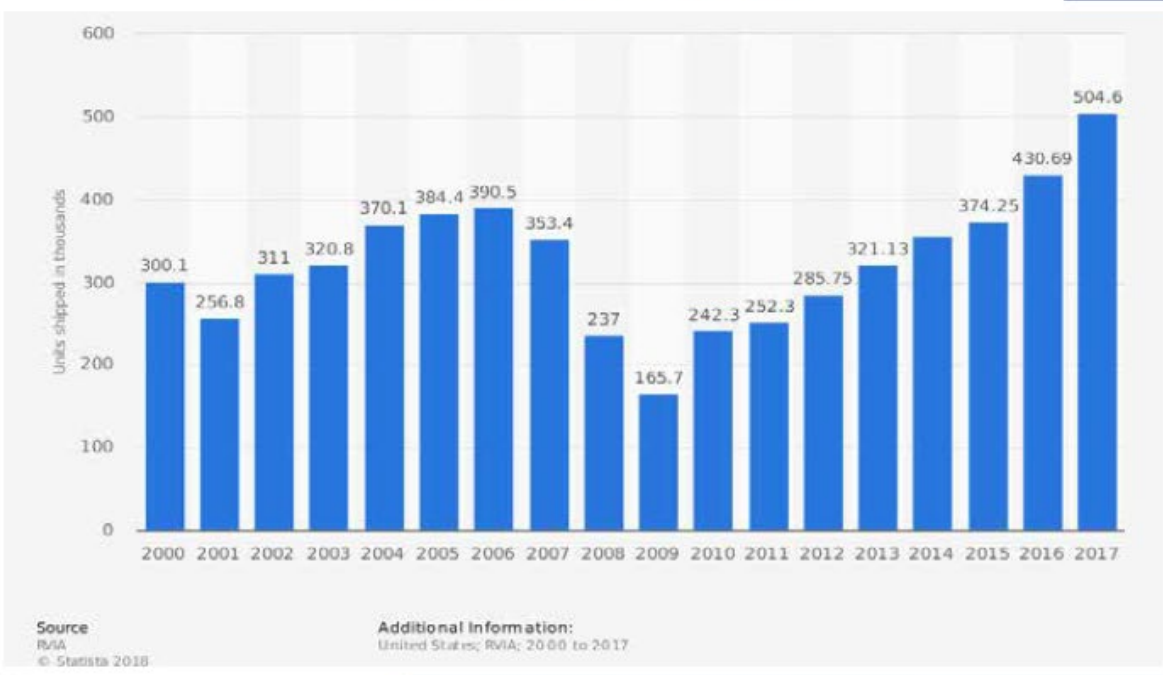

Number of wholesale shipments of recreational vehicles in the United States from 2000 - 2017 (in thousands)

Large Lots

Homes with RV garages as shown