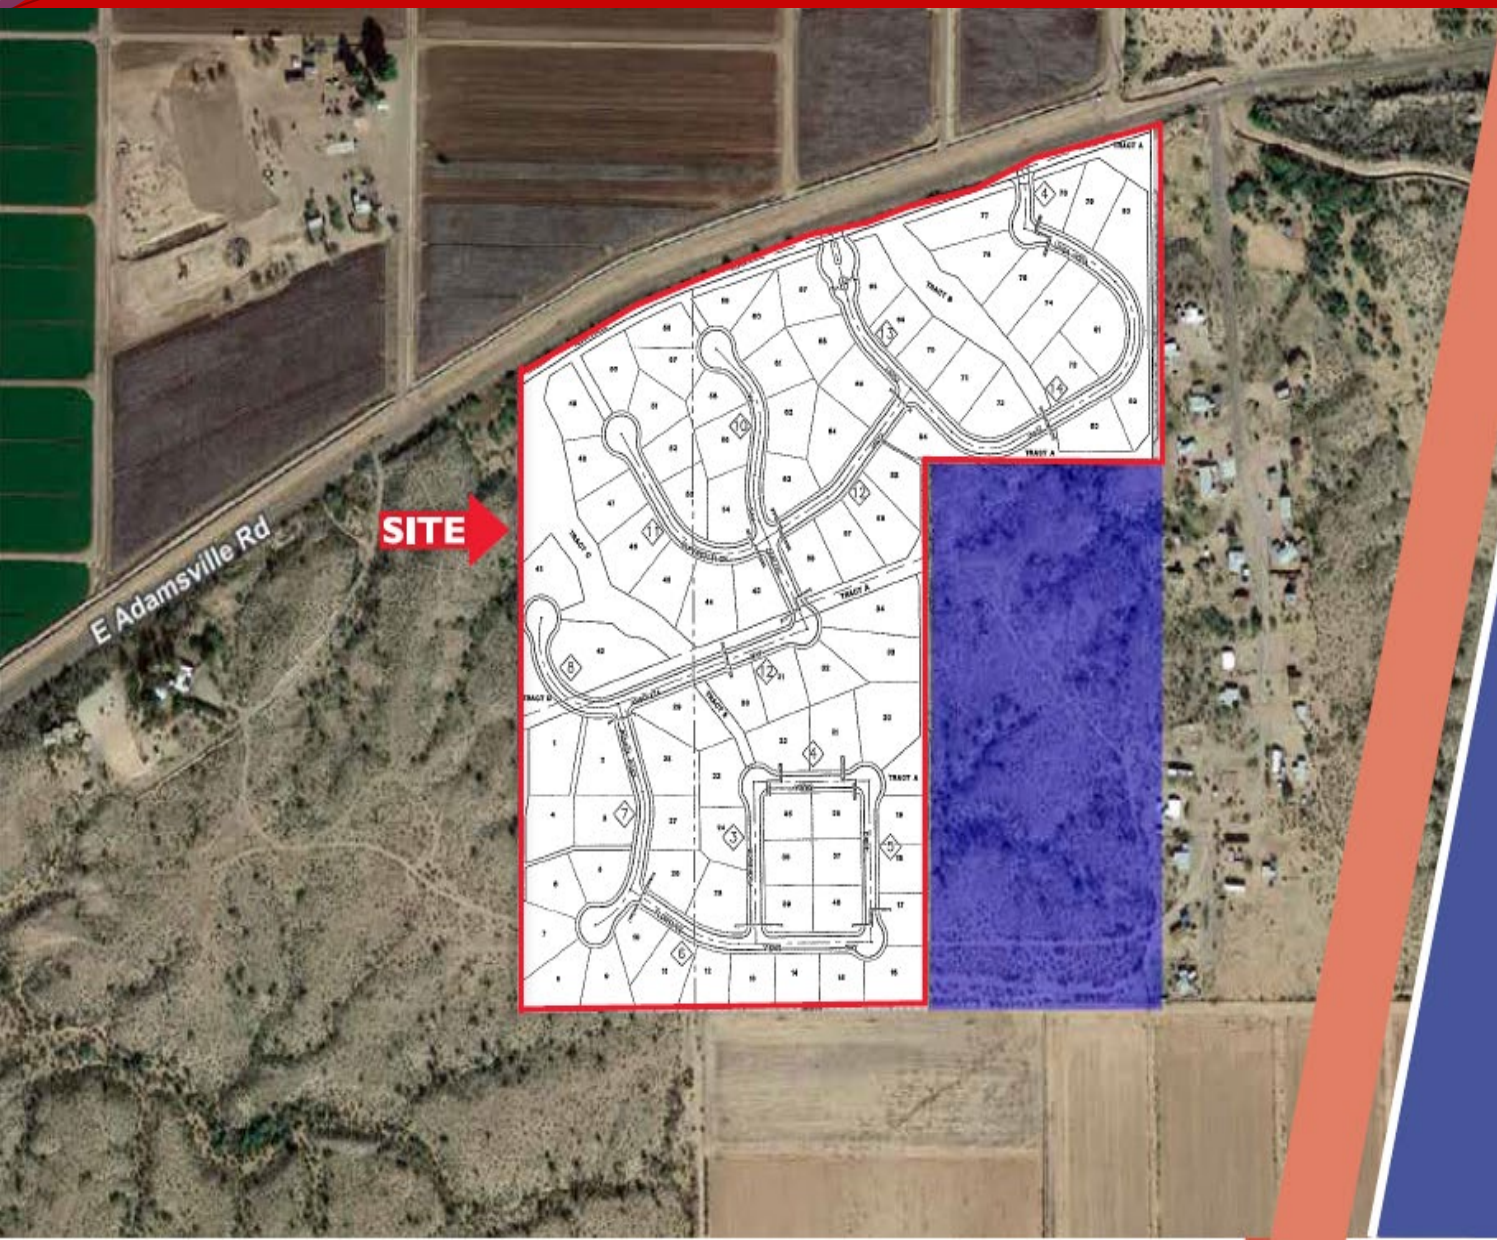

- **Location:** Adamsville Road, Florence, AZ
- **Size:** 88 Platted & Engineered Lots (15,600 SF to 80,000 SF)
- **Price:** \$2,000,000
- **Comments:**
 - ✓ Spectacular unobstructed views of the San Tan, Superstition and Picket Post mountains.
 - ✓ Large lots ranging from 15,600 SF to 80,000 SF suitable for developing RV storage/detached guest house.
 - ✓ Platted, engineered, municipally approved for 88 lots.
 - ✓ Currently, there are two grocery stores within 10 minutes of Florence Views.

CHAZ SMITH
Direct: 602-989-0166
csmith@insightland.com

FOR SALE | LAND
88 Platted &
Engineered Lots

\$2,000,000

Florence Views

ADAMSVILLE ROAD
FLORENCE, AZ

Florence Views

FLORENCE, AZ

Explosion of quality employment in Pinal County - 25 minutes