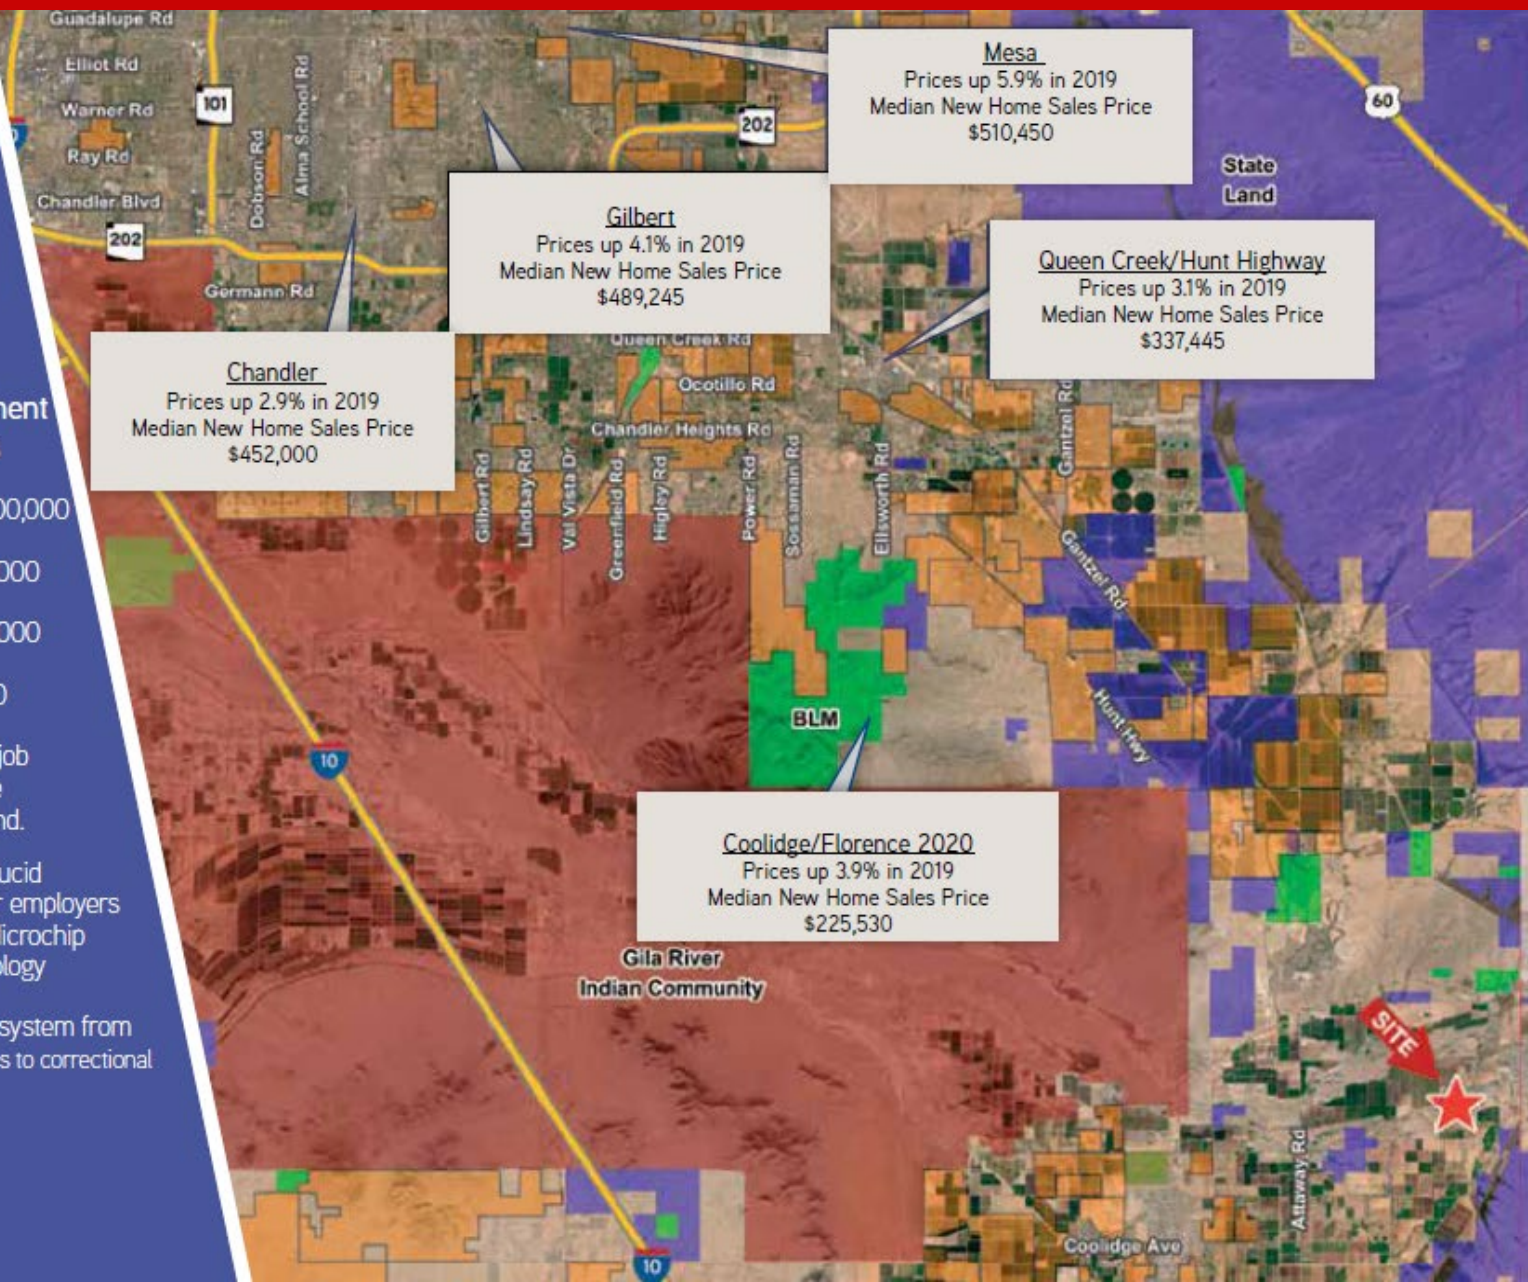

Number of wholesale shipments of recreational vehicles in the United States from 2000 - 2017 (in thousands)

Florence Views

FLORENCE, AZ

Explosion of quality employment in Pinal County - 25 minutes

- > Florence Copper: 245 jobs - $100,000
- > Lucid Motors: 2,000 jobs - $70,000
- > Nikola Motors: 1,800 jobs - $80,000
- > Nacero, Inc.: 265 jobs - $90,000
- > The heart of the Valley's hi-tech job market within an easy 45 minute commute through reservation land.
- > In addition to Florence Copper, Lucid Motors, Nikola and Nacero, major employers include: Intel, Orbital Sciences, Microchip Technologies, and Amkor Technology
- > 9,800 existing jobs in the prison system from wardens, doctors, dentists, nurses to correctional officers and other staff